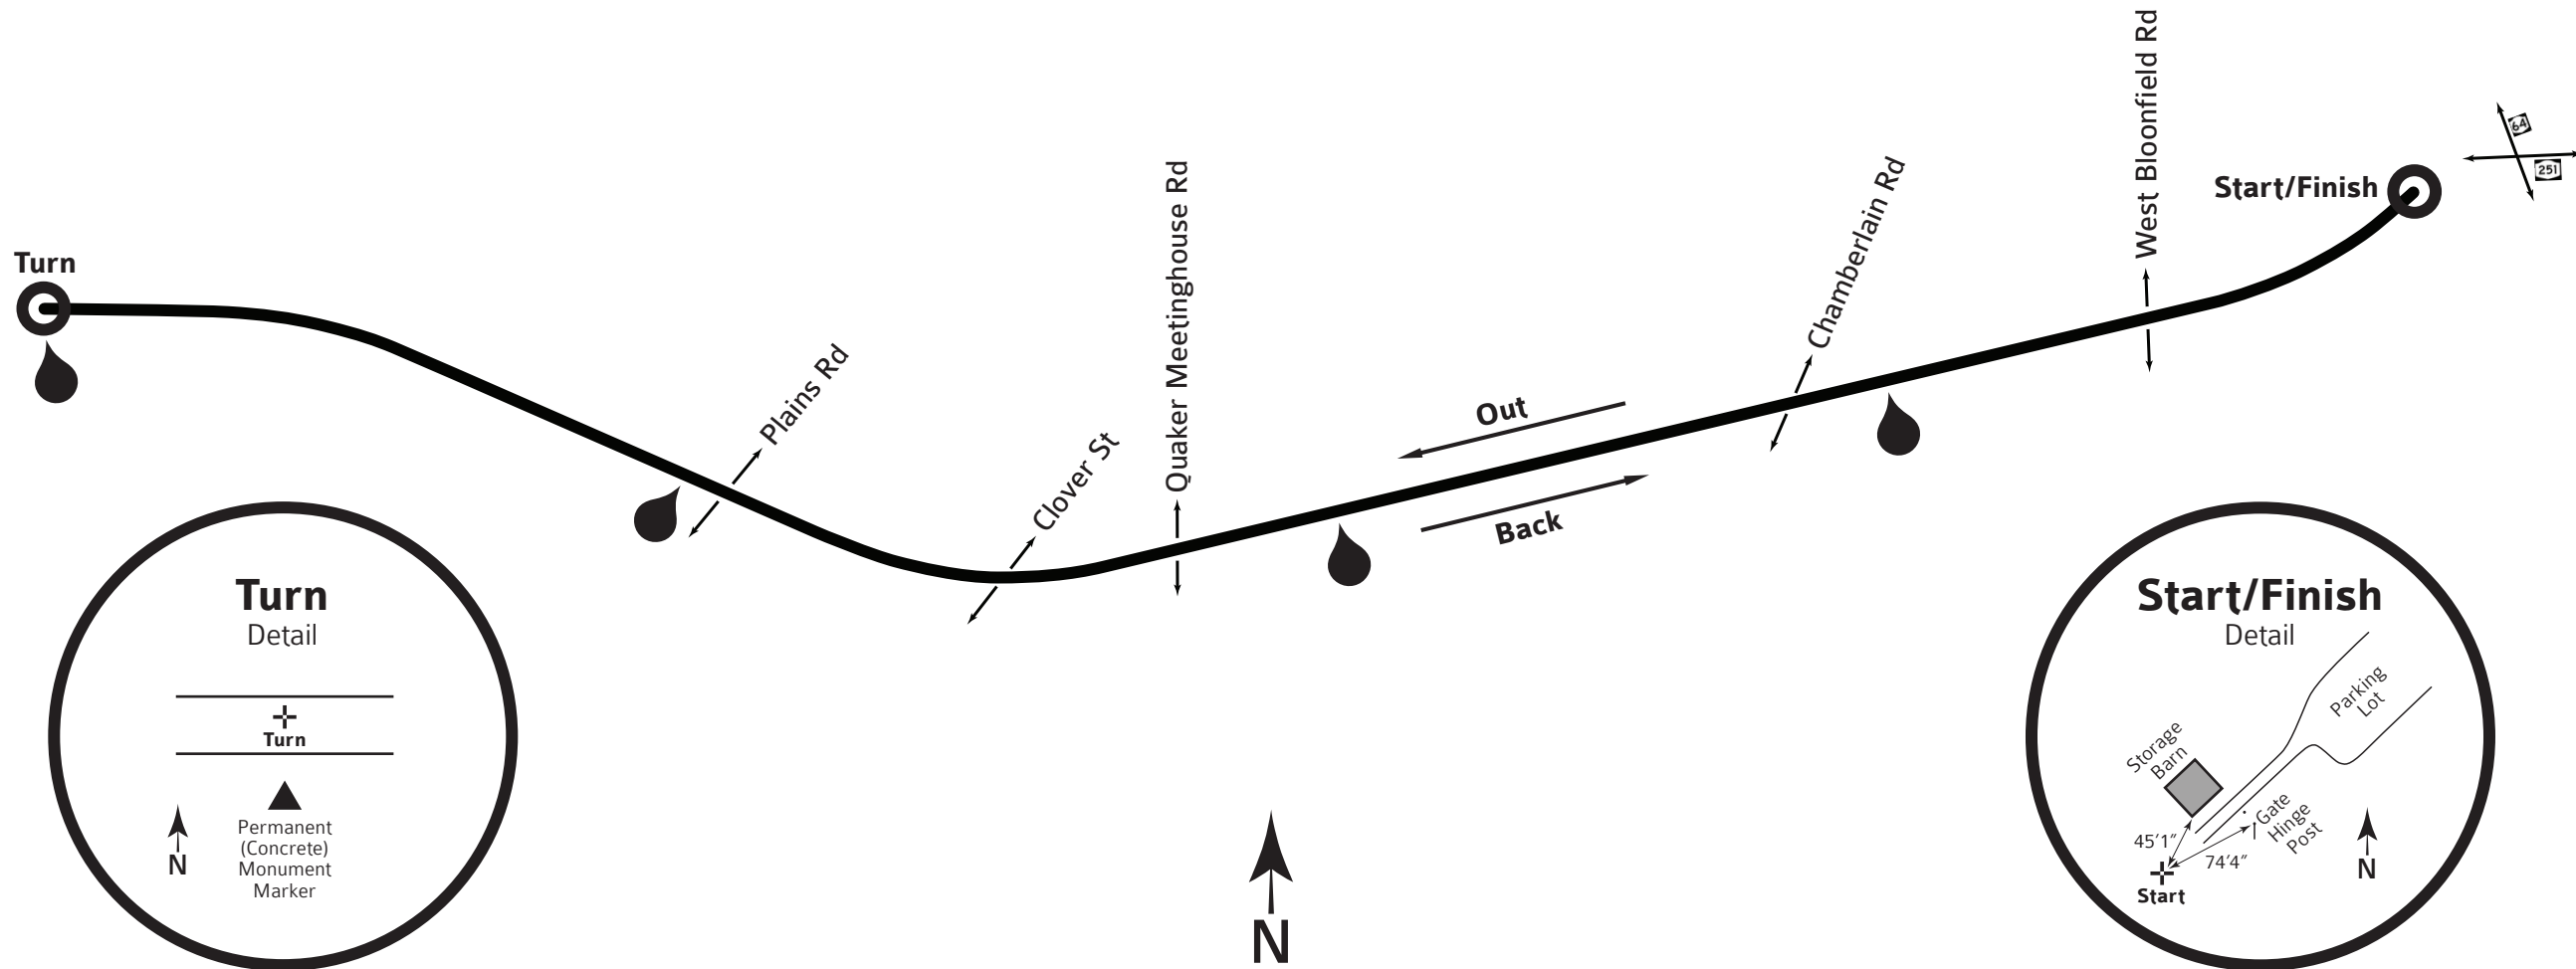

# Black Diamond Express Half Marathon

Lehigh Valley Trail from Mendon, NY to Rush, NY, and back

Measured July 26, 2017

Drew D. Saur • dsaur@macorchard.com • 585-281-0014

For underlying reference, see <https://connect.garmin.com/modern/activity/1878302303>